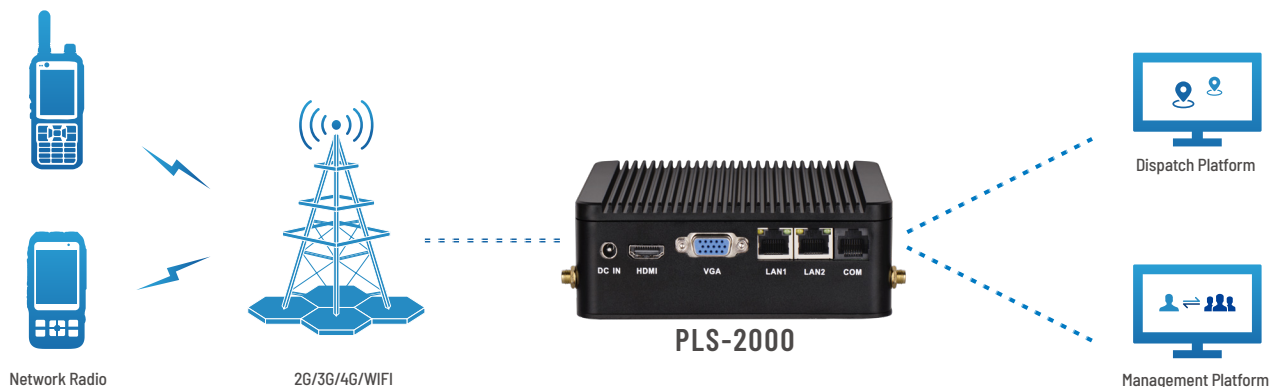

PRODUCT PARAMETERS

HARDWARE

SSD	256GB (1TB can be customized)
Running Memory	8GB
Network Port	2* Gigabit Ethernet
I/O Interface	2*USB3.0, 2*USB2.0, 1*COM, 2*LAN, 1*VGA, 1*HDMI, 1*SPK, 1*MIC
Shell Material	All-Aluminum Alloy Housing
	Compact and Strong, High Compression and Impact Resistance
Cooling System	High Density Metal Grid Heat Dissipation
Power On	Yes
Installation Method	Embedded, Wall Mounted, Flat Placed
Power Adapter	DC 12V-5A
Dimension(LxWxH)	134x124x36mm
Weight	650g

OS

OS	Cent OS 7.8

ENVIRONMENTAL INDICATOR

Working Temperature	-20°C ~ 65°C
Working Humidity	5% ~ 95% Relative Humidity, No Condensation

INRICO PoC-DMR CONVERGENCE SOLUTIONS

Inrico Technologies Co.,Ltd.

Tel.: +86-0755- 83273589 Email: sales@inricosolutions.com www.inricosolutions.com
A1703, Shenzhen National Engineering Laboratory Building, No. 20 Gaoxin South 7th Road , High-tech Community, Yuehai Street, Nanshan District, Shenzhen, Guangdong.

Inrico is dedicated to providing professional communication solutions to global users with quality & efficiency and enrich global wireless communications ecosystem. For more information about our products and solutions, please contact us or visit www.inricosolutions.com.

Inrico and stylized Inrico logo are trademarks of Inrico Technologies Co., Ltd. All rights reserved.

NO WARRANTY

This document may contain forecast information, including but not limited to information about product families, new technologies, etc. Many factors could be improved in practice, which may lead to a big difference between the actual information and the forecast information. Therefore, the information in this document is for reference only and does not constitute an offer or acceptance. The above information may be modified without notice.